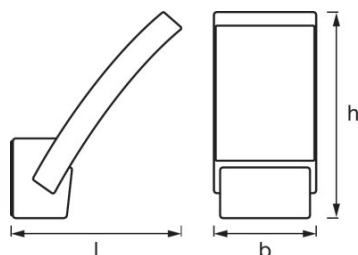

Light technical data

Beam angle	105.00 °
-------------------	----------

Dimensions & weight

Length	200.0 mm
Width	120.0 mm
Height	242.0 mm
Product weight	800.00 g

Colors & materials

Body material	Aluminum
Product color	Dark gray
Housing color	Dark gray