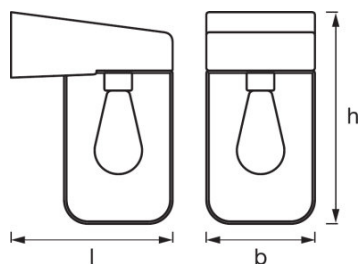

PRODUCT FEATURES

- Die-cast aluminum housing
- Diffuser made of clear glass

TECHNICAL DATA

Electrical data

Operating mode	Mains voltage
Nominal voltage	220...240 V
Mains frequency	50/60 Hz

Dimensions & weight

Length	202.0 mm
Width	163.0 mm
Height	265.0 mm
Product weight	1515.00 g

Colors & materials

Body material	Aluminum
Product color	Black
Housing color	Black

Temperatures & operating conditions

Ambient temperature range	-20...+40 °C
----------------------------------	--------------