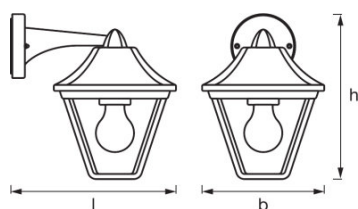

Dimensions & weight

<b>Length</b>	230.0 mm
<b>Width</b>	170.0 mm
<b>Height</b>	230.0 mm
<b>Product weight</b>	770.00 g

Colors & materials

<b>Body material</b>	Polycarbonate (PC)
<b>Product color</b>	Black
<b>Housing color</b>	Black