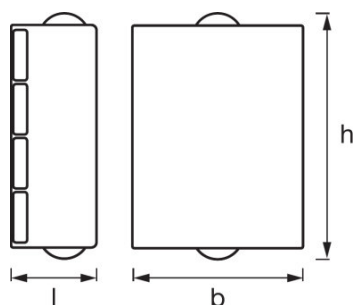

Electrical data

Nominal wattage	6.00 W
Operating mode	Electronic control gear (ECG)
Nominal voltage	220...240 V
Mains frequency	50/60 Hz

Photometrical data

Color temperature	3000 K
Color rendering index Ra	≥80
Light color (designation)	Warm White
Luminous flux	280 lm
Luminous efficacy	47 lm/W

Light technical data

Beam angle	55.00 °
------------	---------

Dimensions & weight

Length	50.0 mm
Width	100.0 mm
Height	130.0 mm
Product weight	550.00 g

Colors & materials

Body material	Aluminum
Product color	Dark gray
Housing color	Dark gray
Cover material	Polymethylmethacrylate (PMMA)