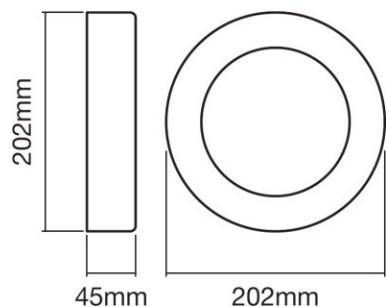

### PRODUCT FEATURES

- Bright and functional outdoor LED luminaires
- Die-cast aluminum housing
- Available in two housing colors

**TECHNICAL DATA**

Product description	Electrical data			Photometrical data		Dimensions & weight			Colors & materials		
	Nominal wattage	Nominal voltage	Mains frequency	Color temperature	Luminous flux	Diameter	Height	Product weight	Body material	Housing color	Product color
ENDURA STYLE Ring RD 13 W WT	13.00 W	220...240 V	50/60 Hz	3000 K	600 lm	202.0 mm	45.0 mm	760.00 g	Aluminum	White	White
ENDURA STYLE Ring RD 13 W DG	13.00 W	220...240 V	50/60 Hz	3000 K	480 lm	202.0 mm	45.0 mm	760.00 g	Aluminum	Dark gray	Dark gray

Product description	Cover material	Temperatures & operating conditions	Lifespan	Capabilities		Certificates & standards	
		Ambient temperature range	Number of switching cycles	Dimmable	Type of connection	Protection class	Type of protection
ENDURA STYLE Ring RD 13 W WT	Polycarbonate (PC)	-20...+40 °C	15000	No	Screw terminal	I	IP44
ENDURA STYLE Ring RD 13 W DG	Polycarbonate (PC)	-20...+40 °C	15000	No	Screw terminal	I	IP44

#### LOGISTICAL DATA

Product code	Packaging unit (Pieces/Unit)	Dimensions (length x width x height)	Gross weight	Volume
4058075205246	Shipping carton box 6	470 mm x 255 mm x 215 mm	5194.00 g	25.77 dm <sup>3</sup>
4058075205222	Shipping carton box 6	470 mm x 255 mm x 215 mm	5194.00 g	25.77 dm <sup>3</sup>