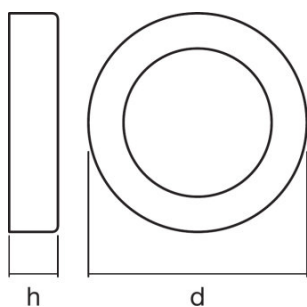

TECHNICAL DATA

Electrical data

Nominal wattage	13.00 W
Operating mode	Mains voltage
Nominal voltage	220...240 V
Mains frequency	50/60 Hz

Photometrical data

Color temperature	3000 K
Color rendering index Ra	>80
Light color (designation)	Warm White
Luminous flux	600 lm
Luminous efficacy	46 lm/W

Dimensions & weight

Diameter	202.0 mm
Height	45.0 mm
Product weight	760.00 g

Colors & materials

Body material	Aluminum
Product color	White
Housing color	White
Cover material	Polycarbonate (PC)

Temperatures & operating conditions