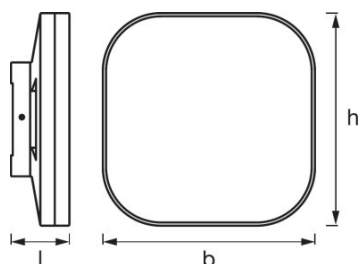

PRODUCT FEATURES

- Bright and functional outdoor LED luminaires
- Die-cast aluminum housing
- Available in two housing colors

TECHNICAL DATA

Electrical data

Nominal wattage	12.00 W
Operating mode	Electronic control gear (ECG)
Nominal voltage	220...240 V
Mains frequency	50/60 Hz

Photometrical data

Color temperature	3000 K
Color rendering index Ra	≥80
Light color (designation)	Warm White
Luminous flux	870 lm
Luminous efficacy	76 lm/W

Light technical data

Beam angle	115 °
-------------------	-------

Dimensions & weight

Length	55.0 mm
Width	200.0 mm
Height	200.0 mm
Product weight	840.00 g

Colors & materials

Body material	Aluminum
Product color	White
Housing color	White
Cover material	Polycarbonate (PC)