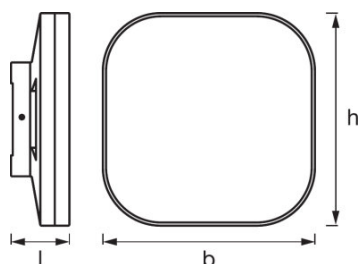

PRODUCT FEATURES

- Bright and functional outdoor LED luminaires
- Die-cast aluminum housing
- Available in two housing colors

TECHNICAL DATA

Electrical data

Nominal wattage	12.00 W
Operating mode	Electronic control gear (ECG)
Nominal voltage	220...240 V
Mains frequency	50/60 Hz

Photometrical data

Color temperature	3000 K
Color rendering index Ra	≥80
Light color (designation)	Warm White
Luminous flux	870 lm
Luminous efficacy	76 lm/W

Light technical data

Beam angle	115 °
------------	-------

Dimensions & weight

Length	55.0 mm
Width	200.0 mm
Height	200.0 mm
Product weight	840.00 g

Colors & materials

Body material	Aluminum
Product color	Dark gray
Housing color	Dark gray
Cover material	Polycarbonate (PC)