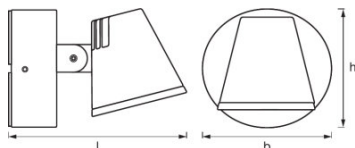

Light technical data

Beam angle	110 °
------------	-------

Dimensions & weight

Length	162.0 mm
Width	125.0 mm
Height	128.0 mm
Product weight	700.00 g

Colors & materials

Body material	Aluminum
Product color	Dark gray
Housing color	Dark gray
Cover material	Polymethylmethacrylate (PMMA)