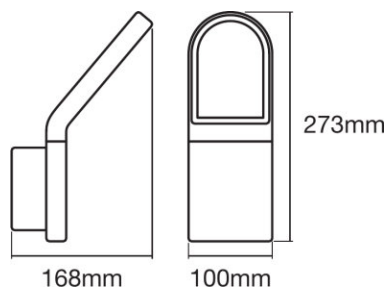

ENDURA STYLE Wall 12 W DG, ENDURA
STYLE Wall 12 W WT, ENDURA STYLE
Wall Sensor 12 W DG, ENDURA STYLE
Wall Sensor 12 W WT

EQUIPMENT / ACCESSORIES

- Complete mounting and connecting accessories included

APPLICATION ADVICE

For more detailed application information and graphics please see product datasheet.

LOGISTICAL DATA

Product code	Packaging unit (Pieces/Unit)	Dimensions (length x width x height)	Gross weight	Volume
4058075214149	Shipping carton box 4	425 mm x 285 mm x 315 mm	5822.00 g	38.15 dm³