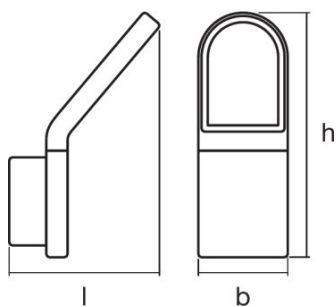

Light technical data

Beam angle	107.00 °
-------------------	----------

Dimensions & weight

Length	168.0 mm
Width	100.0 mm
Height	273.0 mm
Product weight	1300.00 g

Colors & materials

Body material	Aluminum
Product color	Dark gray
Housing color	Dark gray
Cover material	Glass