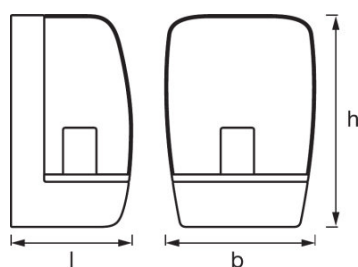

- Die-cast aluminum housing
- Diffuser made of semi-transparent polycarbonate

TECHNICAL DATA

Electrical data

Operating mode	Mains voltage
Nominal voltage	220...240 V
Mains frequency	50/60 Hz

Dimensions & weight

Length	126.0 mm
Width	156.0 mm
Height	220.0 mm
Product weight	1220.00 g

Colors & materials

Body material	Aluminum
Product color	Black
Housing color	Black
Cover material	Polycarbonate (PC)

Temperatures & operating conditions