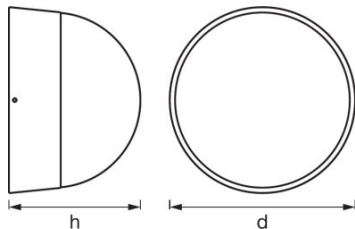

TECHNICAL DATA

Electrical data

Nominal wattage	12.00 W
Operating mode	Electronic control gear (ECG)
Nominal voltage	220...240 V
Mains frequency	50/60 Hz

Photometrical data

Color temperature	3000 K
Color rendering index Ra	≥80
Light color (designation)	Warm White
Luminous flux	1030 lm
Luminous efficacy	86 lm/W

Light technical data

Beam angle	160 °
-------------------	-------

Dimensions & weight

Diameter	172.0 mm
Height	122.0 mm
Product weight	830.00 g

Colors & materials

Body material	Aluminum
Product color	Dark gray
Housing color	Dark gray
Cover material	Polycarbonate (PC)