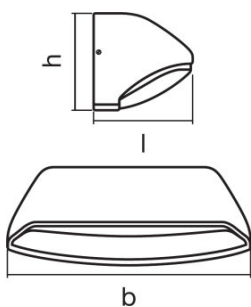

Dimensions & weight

Length	86.0 mm
Width	210.0 mm
Height	90.0 mm
Product weight	560.00 g

Colors & materials

Body material	Aluminum
Product color	Dark gray
Housing color	Dark gray
Cover material	Polycarbonate (PC)