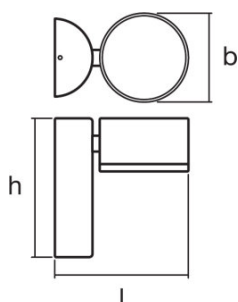

TECHNICAL DATA

Electrical data

Nominal wattage	8.00 W
Operating mode	Mains voltage
Nominal voltage	220...240 V
Mains frequency	50/60 Hz

Photometrical data

Color temperature	3000 K
Color rendering index Ra	>80
Light color (designation)	Warm White
Luminous flux	440 lm
Luminous efficacy	55 lm/W

Light technical data

Beam angle	110 °
------------	-------

Dimensions & weight

Length	135.0 mm
Width	90.0 mm
Height	140.0 mm
Product weight	600.00 g

Colors & materials

Body material	Aluminum
Product color	Dark gray
Housing color	Dark gray
Cover material	Polycarbonate (PC)