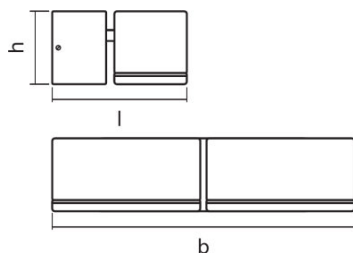

Dimensions & weight

Length	100.0 mm
Width	230.0 mm
Height	54.0 mm
Product weight	750.00 g

Colors & materials

Body material	Aluminum
Product color	White
Housing color	White
Cover material	Polymethylmethacrylate (PMMA)

EQUIPMENT / ACCESSORIES

- Complete mounting and connecting accessories included

LOGISTICAL DATA

Product code	Packaging unit (Pieces/Unit)	Dimensions (length x width x height)	Gross weight	Volume
4058075205192	Folding carton box 1	115 mm x 302 mm x 148 mm	930.00 g	5.14 dm ³
4058075205208	Shipping carton box 6	320 mm x 310 mm x 365 mm	5924.00 g	36.21 dm ³