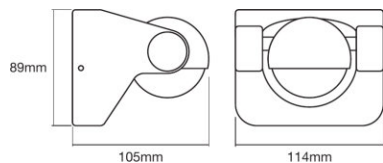

ENDURA STYLE Sphere 8 W DG

EQUIPMENT / ACCESSORIES

- Complete mounting and connecting accessories included

APPLICATION ADVICE

For more detailed application information and graphics please see product datasheet.

LOGISTICAL DATA

Product code	Packaging unit (Pieces/Unit)	Dimensions (length x width x height)	Gross weight	Volume
4058075216631	Shipping carton box 6	385 mm x 170 mm x 355 mm	3472.00 g	23.23 dm³

The mentioned product code describes the smallest quantity unit which can be ordered. One shipping unit can contain one or more single products. When placing an order, for the quantity please enter single or multiples of a shipping unit.