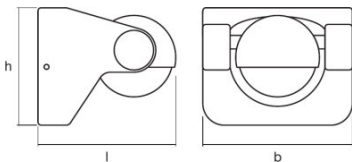

Light technical data

Beam angle	170 °
------------	-------

Dimensions & weight

Length	105.0 mm
Width	114.0 mm
Height	89.0 mm
Product weight	500.00 g

Colors & materials

Body material	Aluminum
Product color	Dark gray
Housing color	Dark gray
Cover material	Polycarbonate (PC)