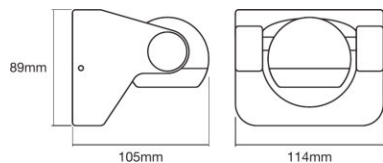

ENDURA STYLE Hemisphere 6 W DG

EQUIPMENT / ACCESSORIES

- Complete mounting and connecting accessories included

APPLICATION ADVICE

For more detailed application information and graphics please see product datasheet.

LOGISTICAL DATA

Product code	Packaging unit (Pieces/Unit)	Dimensions (length x width x height)	Gross weight	Volume
4058075216662	Shipping carton box 6	385 mm x 170 mm x 355 mm	3472.00 g	23.23 dm³

The mentioned product code describes the smallest quantity unit which can be ordered. One shipping unit can contain one or more single products. When placing an order, for the quantity please enter single or multiples of a shipping unit.