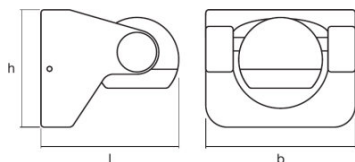

Light technical data

Beam angle	26.00 °
-------------------	---------

Dimensions & weight

Length	105.0 mm
Width	114.0 mm
Height	89.0 mm
Product weight	500.00 g

Colors & materials

Body material	Aluminum
Product color	Dark gray
Housing color	Dark gray
Cover material	Glass