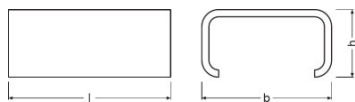

### PRODUCT BENEFITS

- Easy installation of connector, no manual wiring required
- Tool-free installation

**TECHNICAL DATA**

Dimensions & weight

<b>Product weight</b>	1.00 g
<b>Length</b>	25.0 mm
<b>Width</b>	18.5 mm
<b>Height</b>	9.2 mm

Additional product data

<b>Content – equipment</b>	2 pcs
----------------------------	-------

**LOGISTICAL DATA**

Product code	Packaging unit (Pieces/Unit)	Dimensions (length x width x height)	Gross weight	Volume
4058075304680	Bag 2	80 mm x 120 mm x 5 mm	3.00 g	0.05 dm <sup>3</sup>
4058075304697	Shipping carton box 100	180 mm x 100 mm x 180 mm	229.00 g	3.24 dm <sup>3</sup>
4058075304703	Shipping carton box 1000	520 mm x 380 mm x 210 mm	3057.00 g	41.50 dm <sup>3</sup>