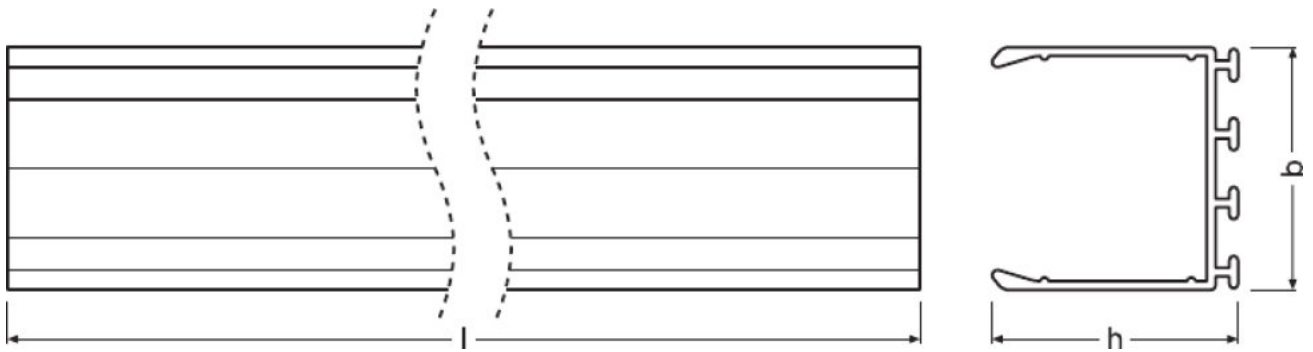

### Dimensions & weight

Product description	Length	Height	Width	Inner dimensions	Product weight
LS AY -PW01/U/26X8/14/1 <sup>1)</sup>	1000 mm	7.4 mm	26.0 mm	14 mm	160.00 g
LS AY -PW01/U/26X8/14/2 <sup>1)</sup>	2000 mm	7.4 mm	26.0 mm	14 mm	320.00 g
LS AY -PW02/UW/39X26/14/1 <sup>1)</sup>	1000 mm	26.0 mm	39.0 mm	14 mm	260.00 g
LS AY -PW02/UW/39X26/14/2 <sup>1)</sup>	2000 mm	26.0 mm	39.0 mm	14 mm	520.00 g
LS AY -PW03/U/26X26/14/1 <sup>1)</sup>	1000 mm	26.0 mm	26.0 mm	14 mm	240.00 g
LS AY -PW03/U/26X26/14/2 <sup>1)</sup>	2000 mm	26.0 mm	26.0 mm	14 mm	480.00 g
LS AY -PW01/EC	6.0 mm	23.0 mm	26.3 mm		2.00 g
LS AY -PW01/EC/H	6.0 mm	23.0 mm	26.3 mm		2.00 g
LS AY -PW02/EC	12.0 mm	26.0 mm	39.4 mm		3.00 g
LS AY -PW02/EC/H	12.0 mm	26.0 mm	39.4 mm		3.00 g
LS AY -PW03/EC	7.3 mm	26.0 mm	26.0 mm		2.00 g
LS AY -PW03/EC/H	7.3 mm	26.0 mm	26.0 mm		2.00 g
LS AY -PW01/MB	9.0 mm	7.5 mm	26.3 mm		2.00 g
LS AY -PW02/MB	9.0 mm	7.5 mm	28.7 mm		2.00 g
LS AY -PW03/MB	9.0 mm	7.5 mm	28.7 mm		2.00 g

<sup>1)</sup> Can be combined with all LEDVANCE LED Strips including connectors and endcap

Product line drawing

LS AY -PW01/U/26X8/14/1, LS AY -PW01/U/26X8/14/2

LS AY -PW02/UW/39X26/14/1, LS AY -PW02/UW/39X26/14/2