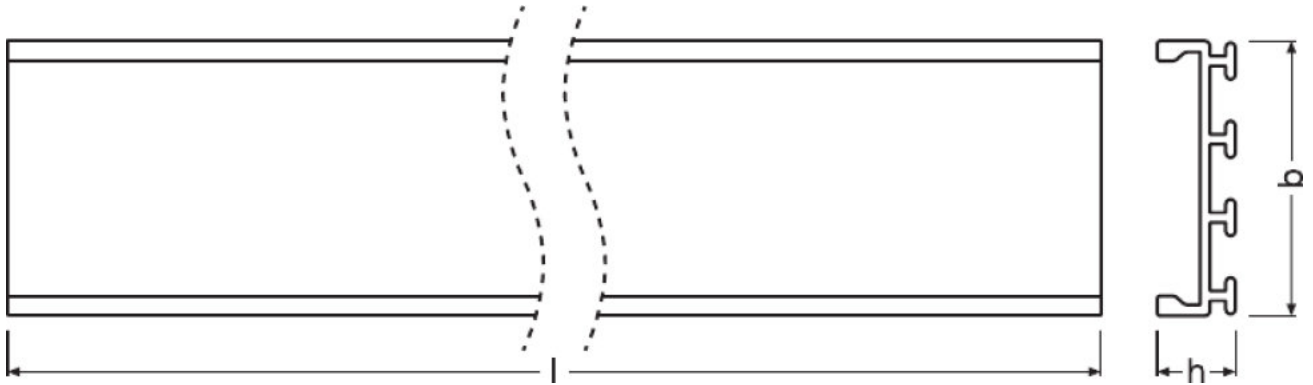

Product line drawing

LS AY -PW01/U/26X8/14/1, LS AY -PW01/U/26X8/14/2