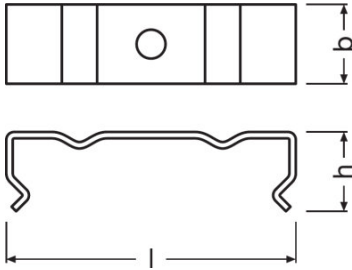

PRODUCT DATASHEET

LS AY -PW03/MB

LED Strip Profiles Wide | Profiles for wide LED strips

AREAS OF APPLICATION

- General indoor illumination

PRODUCT BENEFITS

- Robust aluminum profile
- Quick and simple installation

TECHNICAL DATA

Dimensions & weight

Length	9.0 mm
Width	28.7 mm
Height	7.5 mm
Product weight	2.00 g

Colors & materials

Product color	Silver
----------------------	--------

LOGISTICAL DATA

Product code	Packaging unit (Pieces/Unit)	Dimensions (length x width x height)	Gross weight	Volume
4058075276680	Folding carton box 2	80 mm x 120 mm x 5 mm	5.00 g	0.05 dm ³
4058075276697	Shipping carton box 100	120 mm x 100 mm x 120 mm	298.00 g	1.44 dm ³
4058075276703	Shipping carton box 1000	525 mm x 140 mm x 270 mm	3371.00 g	19.85 dm ³

The mentioned product code describes the smallest quantity unit which can be ordered. One shipping unit can contain one or more single products. When placing an order, for the quantity please enter single or multiples of a shipping unit.