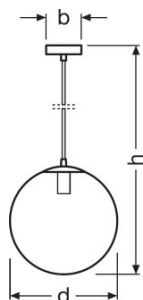

TECHNICAL DATA

Electrical data

Operating mode	Mains voltage
Nominal voltage	220...240 V
Mains frequency	50/60 Hz

Dimensions & weight

Width	100.0 mm
Diameter	300.0 mm
Height	1570 mm
Product weight	1400.00 g