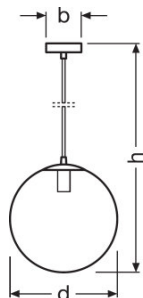

TECHNICAL DATA

Electrical data

Operating mode	Mains voltage
Nominal voltage	220...240 V
Mains frequency	50/60 Hz

Dimensions & weight

Width	100.0 mm
Diameter	300.0 mm
Height	1570 mm
Product weight	1400.00 g