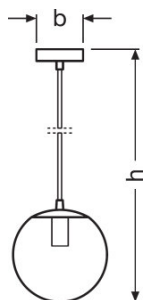

TECHNICAL DATA

Electrical data

Operating mode	Mains voltage
Nominal voltage	220...240 V
Mains frequency	50/60 Hz

Dimensions & weight

Width	100.0 mm
Diameter	200.0 mm
Height	1460 mm
Product weight	800.00 g