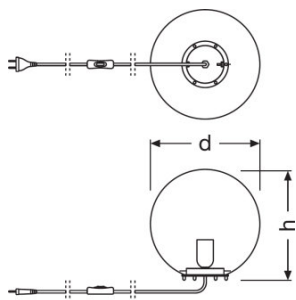

TECHNICAL DATA

Electrical data

Operating mode	Mains voltage
Nominal voltage	220...240 V
Mains frequency	50/60 Hz

Dimensions & weight

Diameter	250.0 mm
Height	245.0 mm
Product weight	800.00 g
Cable length	1550 mm

Protection class	II
Type of protection	IP20
Standards	CE/EAC/REACH

EQUIPMENT / ACCESSORIES

- No light sources included
- Complete mounting and connecting accessories included

LOGISTICAL DATA

Product code	Packaging unit (Pieces/Unit)	Dimensions (length x width x height)	Gross weight	Volume
4058075217447	Folding carton box 1	287 mm x 287 mm x 307 mm	1109.00 g	25.29 dm ³
4058075217454	Shipping carton box 4	590 mm x 590 mm x 320 mm	5950.00 g	111.39 dm ³