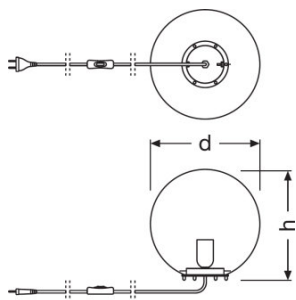

TECHNICAL DATA

Electrical data

Operating mode	Mains voltage
Nominal voltage	220...240 V
Mains frequency	50/60 Hz

Dimensions & weight

Diameter	250.0 mm
Height	245.0 mm
Product weight	800.00 g
Cable length	1550 mm