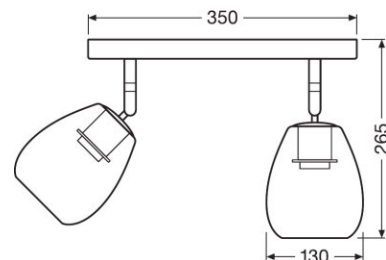

1906 CONE SPOT 2x 450x170x230
Glass Smoke