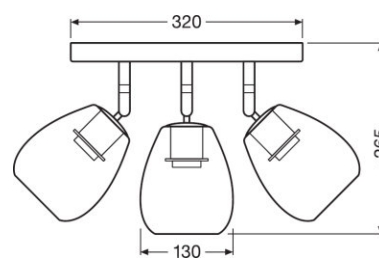

1906 CONE SPOT 3x 400x230 Glass
Smoke