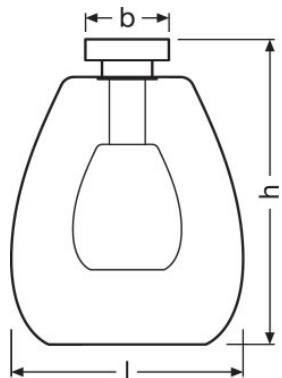

TECHNICAL DATA

Product description	Electrical data		Dimensions & weight				Colors & materials				Temperatures & operating conditions
	Nominal voltage	Mains frequency	Length	Width	Height	Product weight	Body material	Product color	Housing color	Cover material	Ambient temperature range
1906 CONE SPOT 1x 230x120x220 Glass Smoke	220...240 V	50/60 Hz	100.0 mm	130.0 mm	265.0 mm	600.00 g	Glass	Smoke-grey	Smoke-grey	Glass	-20...+40 °C
1906 CONE SPOT 2x 450x170x230 Glass Smoke	220...240 V	50/60 Hz	350.0 mm	130.0 mm	265.0 mm	1200.00 g	Glass	Smoke-grey	Smoke-grey	Glass	-20...+40 °C
1906 CONE SPOT 3x 400x230 Glass Smoke	220...240 V	50/60 Hz	320.0 mm	130.0 mm	265.0 mm	2050.00 g	Glass	Smoke-grey	Smoke-grey	Glass	-20...+40 °C
1906 CONE FLOOR 250x1550 Glass Smoke	220...240 V	50/60 Hz	250.0 mm		1486 mm	3300.00 g	Glass	Smoke-grey	Smoke-grey	Glass	-20...+40 °C
1906 CONE 260x345 Glass Smoke	220...240 V	50/60 Hz	260.0 mm	100.0 mm	370.0 mm	1880.00 g	Glass	Smoke-grey	Smoke-grey	Glass	-20...+40 °C
1906 CONE 260x345 Glass Orange	220...240 V	50/60 Hz	260.0 mm	100.0 mm	370.0 mm	1880.00 g	Glass	Orange	Orange	Glass	-20...+40 °C

Product description	Additional product data	Capabilities			Certificates & standards	
	Equipped with lamp	Dimmable	Type of connection	Holder designation	Protection class	Type of protection
1906 CONE SPOT 1x 230x120x220 Glass Smoke	No	No	Screw terminal	E27	I	IP20
1906 CONE SPOT 2x 450x170x230 Glass Smoke	No	No	Screw terminal	E27	I	IP20
1906 CONE SPOT 3x 400x230 Glass Smoke	No	No	Screw terminal	E27	I	IP20
1906 CONE FLOOR 250x1550 Glass Smoke	No	No	Plug, EU	E27	II	IP20
1906 CONE 260x345 Glass Smoke	No	No	Screw terminal	E27	I	IP20
1906 CONE 260x345 Glass Orange	No	No	Screw terminal	E27	I	IP20

1906 CONE SPOT 1x 230x120x220
Glass Smoke

1906 CONE SPOT 2x 450x170x230
Glass Smoke

1906 CONE SPOT 3x 400x230 Glass
Smoke

1906 CONE FLOOR 250x1550 Glass
Smoke

1906 CONE 260x345 Glass Smoke, 1906
CONE 260x345 Glass Orange