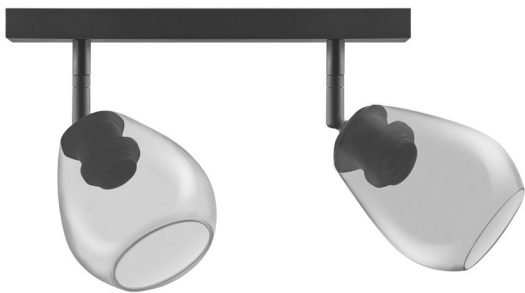

PRODUCT FAMILY DATASHEET

Vintage 1906 Cone

Indoor smoke glass luminaires, vintage style, E27 socket, cone design

AREAS OF APPLICATION

- Living areas (living rooms, dining rooms, bedrooms etc.)
- Bars, restaurants

PRODUCT BENEFITS

- Adjustable appearance thanks to use of separate available E27 lamp shapes
- Easy and quick installation

PRODUCT FEATURES

- Smoke glass lamp shade in cone design
- Special vintage appearance when combined with 1906 LED or halogen lamps
- Luminaire family for various application areas

Product description	Additional product data	Capabilities			Certificates & standards	
	Equipped with lamp	Dimmable	Type of connection	Holder designation	Protection class	Type of protection
1906 CONE SPOT 1x 230x120x220 Glass Smoke	No	No	Screw terminal	E27	I	IP20
1906 CONE SPOT 2x 450x170x230 Glass Smoke	No	No	Screw terminal	E27	I	IP20
1906 CONE SPOT 3x 400x230 Glass Smoke	No	No	Screw terminal	E27	I	IP20
1906 CONE FLOOR 250x1550 Glass Smoke	No	No	Plug, EU	E27	II	IP20
1906 CONE 260x345 Glass Smoke	No	No	Screw terminal	E27	I	IP20
1906 CONE 260x345 Glass Orange	No	No	Screw terminal	E27	I	IP20