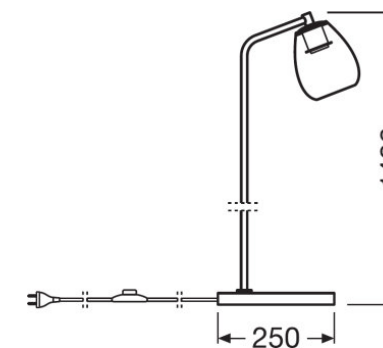

1906 CONE FLOOR 250x1550 Glass
Smoke