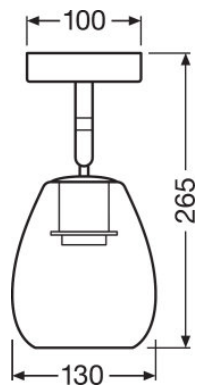

1906 CONE SPOT 1x 230x120x220
Glass Smoke