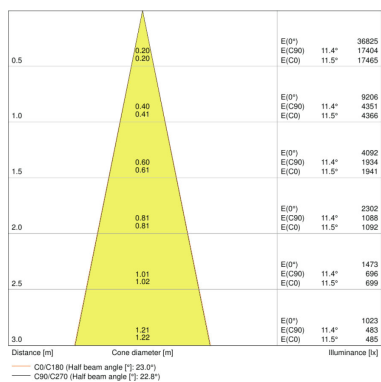

¹⁾ ZMP_110132

TRACK SP D75 25 W 3000 K 90RA NFL WT

TRACK SP D75 25 W 4000 K 90RA NFL WT

TRACK SP D75 25 W 3000 K 90RA NFL BK

TRACK SP D75 25 W 3000 K 90RA NFL WT, TRACK SP D75 25 W 4000 K 90RA NFL WT, TRACK SP D75 25 W 3000 K 90RA NFL BK, TRACK SP D75 25 W 4000 K 90RA NFL BK, TRACK SP D75 25 W 3000 K 90RA NFL GY, TRACK SP D75 25 W 4000 K 90RA NFL GY