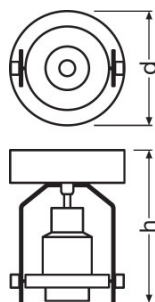

TECHNICAL DATA

Electrical data

Nominal voltage	220...240 V
Mains frequency	50/60 Hz

Dimensions & weight

Diameter	110.0 mm
Height	151.0 mm
Product weight	600.00 g

Colors & materials

Body material	Aluminum
Product color	Black
Housing color	Black