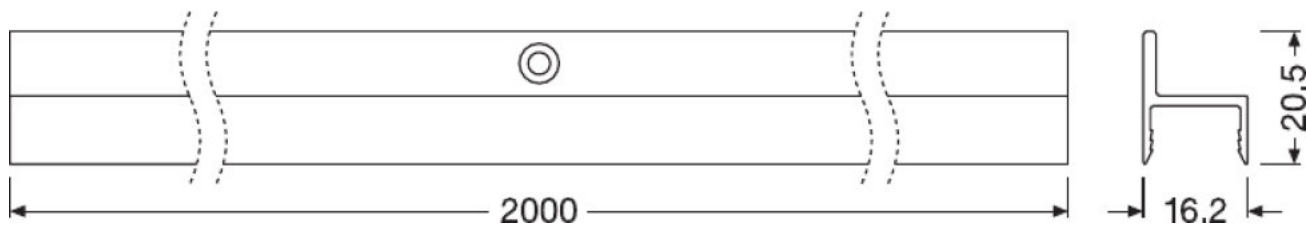

FX-LFDM -G1-TTL-16H11W10-200

APPLICATION ADVICE

For more detailed application information and graphics please see product datasheet.

SALES AND TECHNICAL SUPPORT

Sales and Technical Support www.ledvance.com