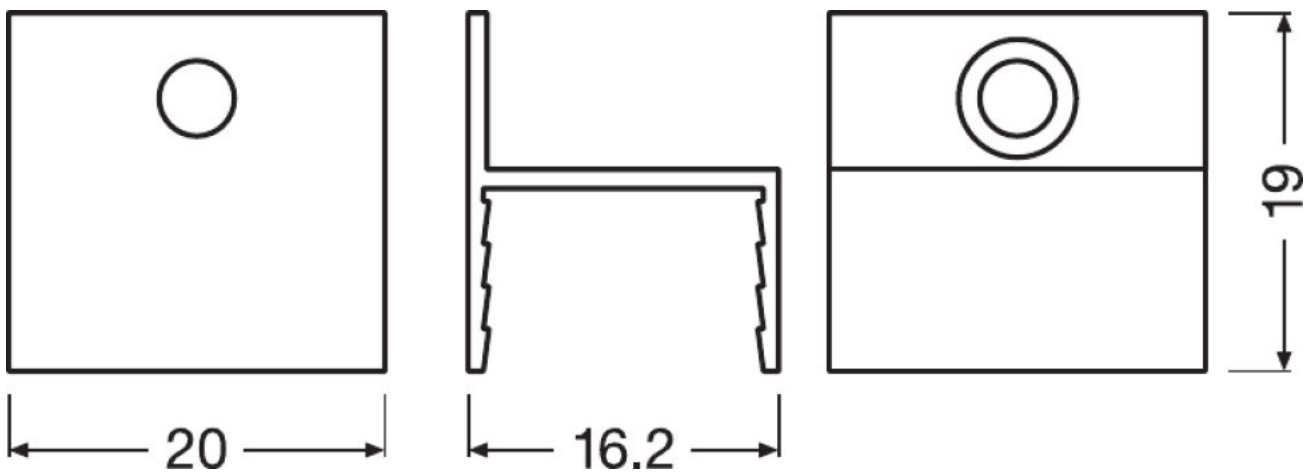

Product line drawing

FX-LFDM -G1-BT-17H11

FX-LFDM -G1-BTL-17H11E9