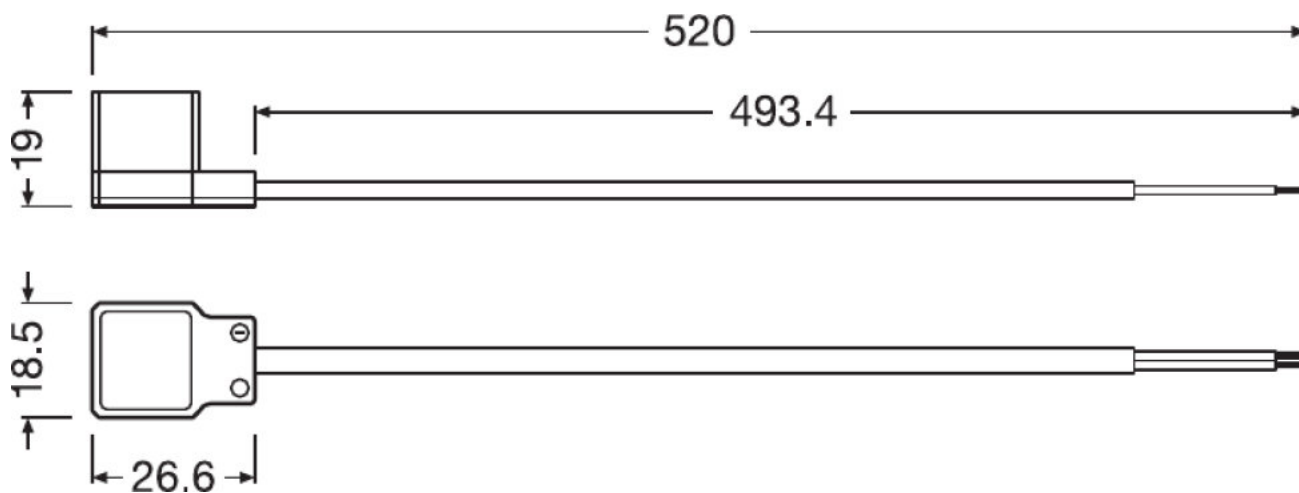

FX-DCS -G1-CM2PF-IP67-500-X5