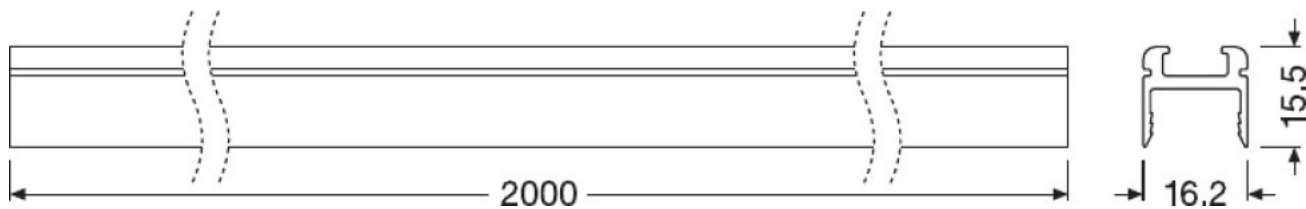

FX-LFDM -G1-TT-16H16-200