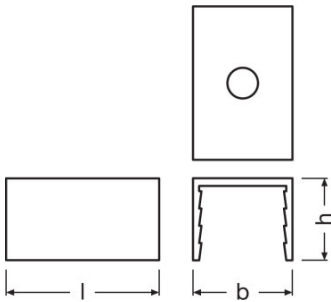

PRODUCT DATASHEET FX-LFDM -G1-BS-12H13

LINEARlight FLEX DIFFUSE | – Accessories for side-bending

PRODUCT BENEFITS

- Short installation time (CONNECTsystem)

TECHNICAL DATA

Dimensions & weight

Length	20.0 mm
Width	13.1 mm
Height	12.0 mm

LOGISTICAL DATA

Product code	Packaging unit (Pieces/Unit)	Dimensions (length x width x height)	Gross weight	Volume
4052899452541	Bag 1	- x - x -	5.40 g	
4052899452558	Folding carton box 50	- x - x -		
4052899452565	Shipping carton box 400	240 mm x 200 mm x 165 mm	2760.00 g	7.92 dm ³

The mentioned product code describes the smallest quantity unit which can be ordered. One shipping unit can contain one or more single products. When placing an order, for the quantity please enter single or multiples of a shipping unit.