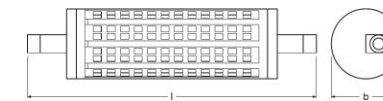

Product description	Light technical data		Dimensions & weight		Temperatures & operating conditions		Lifespan		
	Luminous flux	Color rendering index Ra	Warm-up time (60 %)	Beam angle	Overall length	Diameter	Ambient temperature range	Nominal lamp life time	Number of switching cycles
P DIM LINE 78.0 mm 75 8.5 W/2700K R7s	1055 lm	≥80	< 0.50 s	300.00 °	78.0 mm	29.0 mm	-20...+40 °C	25000 h	100000
P DIM LINE 78.0 mm 100 11.5 W/2700K R7s	1521 lm	≥80	< 0.50 s	360.00 °	78.0 mm	28.0 mm	-20...+40 °C	15000 h	100000
P DIM LINE 118.0 mm 125 15 W/2700K R7s	2000 lm	≥80	< 0.50 s	300.00 °	118.0 mm	29.0 mm	-20...+40 °C	25000 h	100000
P DIM LINE 118.0 mm 150 17.5 W/2700K R7s	2452 lm	≥80	< 0.50 s	360 °	118.0 mm	28.0 mm	-20...+40 °C	15000 h	100000

P DIM LINE 78.0 mm 75 8.5 W/2700K R7s

P DIM LINE 78.0 mm 100 11.5 W/2700K R7s

P DIM LINE 118.0 mm 125 15 W/2700K R7s

P DIM LINE 118.0 mm 150 17.5 W/2700K R7s

SAFETY ADVICE

To ensure full light efficiency and product lifetime, it is recommended to detach any glass or cover of the luminaire.

APPLICATION ADVICE

For more detailed application information and graphics please see product datasheet.

LOGISTICAL DATA

Product code	Packaging unit (Pieces/Unit)	Dimensions (length x width x height)	Gross weight	Volume
4058075811881	Shipping carton box 20	159 mm x 129 mm x 91 mm	1145.00 g	1.87 dm ³
4058075169067	Shipping carton box 20	159 mm x 129 mm x 91 mm	1465.00 g	1.87 dm ³
4058075811867	Shipping carton box 20	159 mm x 129 mm x 131 mm	2104.00 g	2.69 dm ³
4058075272002	Shipping carton box 20	159 mm x 129 mm x 131 mm	2400.00 g	2.69 dm ³