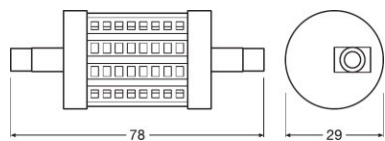

Product description	Additional product data			Capabilities	Certificates & standards		Country-specific categorizations
	Base (standard designation)	Mercury content	Mercury-free	Dimmable	Energy efficiency class	Energy consumption	ILCOS
P DIM LINE 78.0 mm 100 11.5 W/2700K R7s	R7s	0.0 mg		Yes	A++	12 kWh/1000h	
P DIM LINE 118.0 mm 125 15 W/2700K R7s	R7s	0.0 mg	Yes	Yes	A++	15 kWh/1000h	DRDG-15/827-230-R7s-114,2
P DIM LINE 118.0 mm 150 17.5 W/2700K R7s	R7s	0.0 mg	Yes	Yes	A++	18 kWh/1000h	

P DIM LINE 78.0 mm 75 8.5 W/2700K R7s