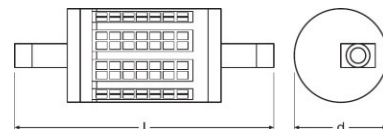

P DIM LINE 78.0 mm 100 11.5 W/2700K R7s