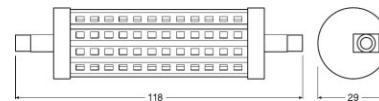

P DIM LINE 118.0 mm 125 15 W/2700K R7s