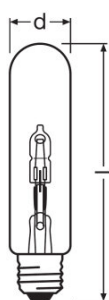

### PRODUCT FEATURES

- Classical lamp design
- Low wattage for subdued lighting
- Color rendering index  $R_a$ : 100
- 100 % dimmable

**TECHNICAL DATA**

Electrical data

Nominal wattage	20.00 W
Nominal voltage	230 V
Rated wattage	20.00 W
Power factor $\lambda$	1.00
Claimed equiv. conventional lamp power	25 W

Light technical data

Starting time	0.0 s
Warm-up time (60 %)	0.00 s

Dimensions & weight

Diameter	36.0 mm
Overall length	155.0 mm
Length	150.0 mm
Outer bulb	TT36
Maximum diameter	32.0 mm