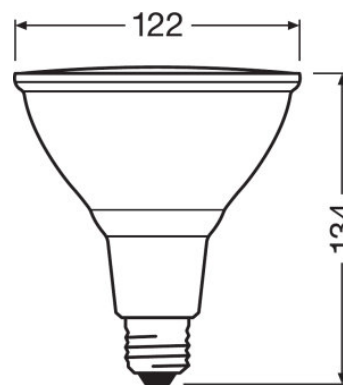

P PAR 38 120 30° 12.5 W/2700K E27