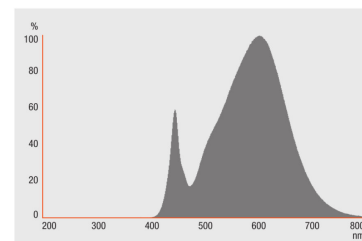

P CLAS P 40 FR 5.3 W/2700K E14, P
CLAS P 40 FR 5 W/2700K E14, P CLAS P
40 FR 6 W/2700K E14

P CLAS P 40 FR 5.3 W/2700K E14, P
CLAS P 40 FR 5 W/2700K E14

P CLAS P 40 FR 6 W/2700K E14

APPLICATION ADVICE

For more detailed application information and graphics please see product datasheet.

LOGISTICAL DATA

Product code	Packaging unit (Pieces/Unit)	Dimensions (length x width x height)	Gross weight	Volume
4058075147942	Shipping carton box 10	240 mm x 101 mm x 108 mm	518.00 g	2.62 dm³
4058075292369	Shipping carton box 10	240 mm x 101 mm x 108 mm	518.00 g	2.62 dm³
4052899962484	Shipping carton box 10	240 mm x 101 mm x 108 mm	568.00 g	2.62 dm³

The mentioned product code describes the smallest quantity unit which can be ordered. One shipping unit can contain one or more single products. When placing an order, for the quantity please enter single or multiples of a shipping unit.