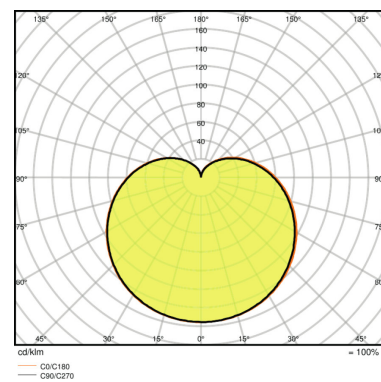

P CLAS P 40 FR 5.3 W/2700K E14, P
CLAS P 40 FR 5 W/2700K E14, P CLAS P
40 FR 6 W/2700K E14

P CLAS P 40 FR 5.3 W/2700K E14, P
CLAS P 40 FR 5 W/2700K E14

P CLAS P 40 FR 6 W/2700K E14

APPLICATION ADVICE

For more detailed application information and graphics please see product datasheet.

LOGISTICAL DATA

Product code	Packaging unit (Pieces/Unit)	Dimensions (length x width x height)	Gross weight	Volume
4058075147942	Shipping carton box 10	240 mm x 101 mm x 108 mm	518.00 g	2.62 dm³
4058075292369	Shipping carton box 10	240 mm x 101 mm x 108 mm	518.00 g	2.62 dm³
4052899962484	Shipping carton box 10	240 mm x 101 mm x 108 mm	568.00 g	2.62 dm³

The mentioned product code describes the smallest quantity unit which can be ordered. One shipping unit can contain one or more single products. When placing an order, for the quantity please enter single or multiples of a shipping unit.