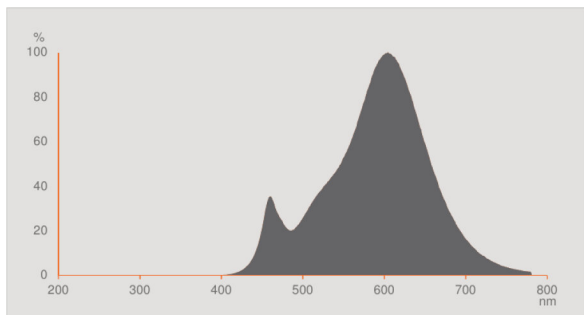

LDC typ cone

Spectral power distribution

LOGISTICAL DATA

Product code	Packaging unit (Pieces/Unit)	Dimensions (length x width x height)	Gross weight	Volume
4058075132191	Folding carton box 1	49 mm x 49 mm x 62 mm	50.00 g	0.15 dm³
4058075132207	Shipping carton box 10	257 mm x 110 mm x 70 mm	548.00 g	1.98 dm³

The mentioned product code describes the smallest quantity unit which can be ordered. One shipping unit can contain one or more single products. When placing an order, for the quantity please enter single or multiples of a shipping unit.

REFERENCES / LINKS

For further products and actual information concerning LED lamps see

- www.ledvance.com/ledlamps

For Guarantee see

- www.ledvance.com/guarantee

DISCLAIMER

Subject to change without notice. Errors and omission excepted. Always make sure to use the most recent release.