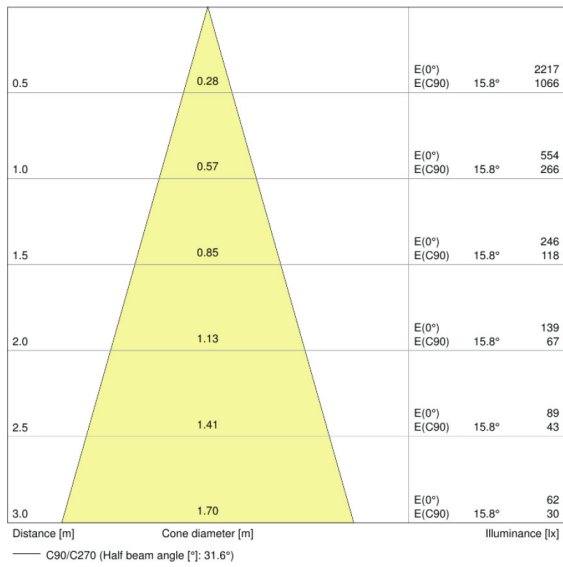

Energy efficiency class	A+
Energy consumption	4 kWh/1000h

Country-specific categorizations

Order reference	LPPAR163536 3,3

Light Distribution

LDC typ polar