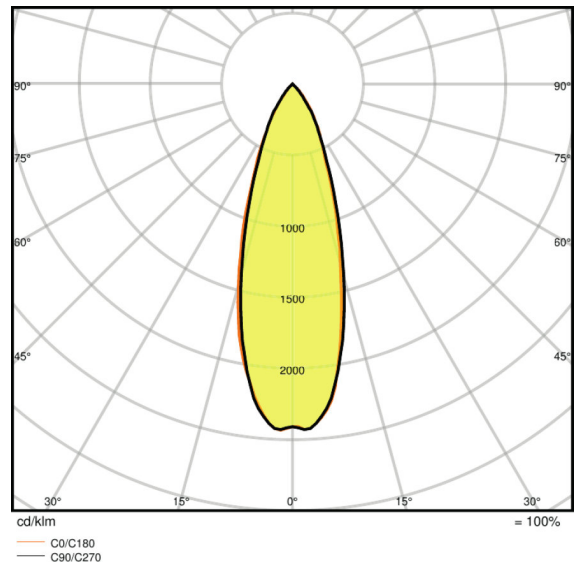

Energy efficiency class	A+
Energy consumption	4 kWh/1000h

Country-specific categorizations

Order reference	LPPAR163536 3,3

Light Distribution

LDC typ polar