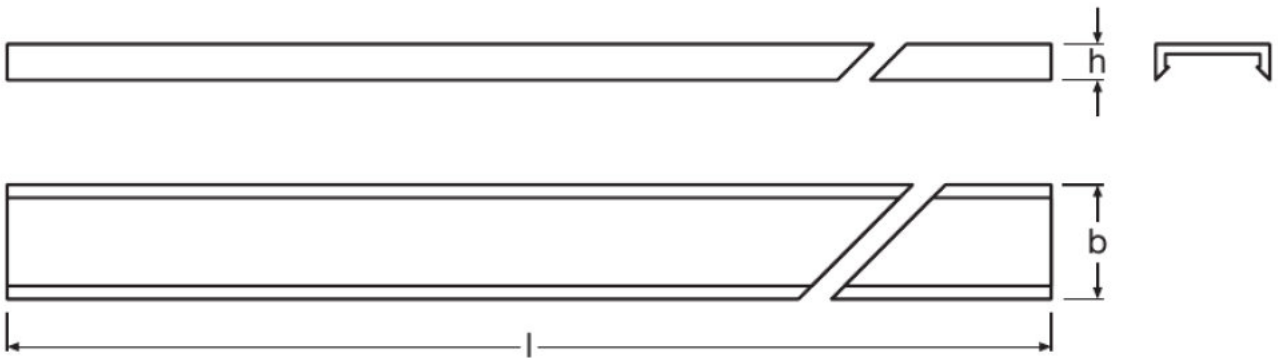

PRODUCT FAMILY DATASHEET LINEARlight FLEX ShortPitch

– Accessories

TECHNICAL DATA**Dimensions & weight**

Product description	Height	Width	Length
LF-LTS -2100	9.2 mm	14.6 mm	2100 mm
LF-LTS -MB	4.4 mm	16.0 mm	35.0 mm
LF-LTS -COVER-DIFF	24.0 mm	17.7 mm	2100 mm
LF-LTS -ENDCAP	8.0 mm	20.0 mm	20.0 mm
LF-LTS -COVER-CLEAR	5.3 mm	17.7 mm	2100 mm
LF-LTS -COVER-SHORTPITCH	10.5 mm	17.7 mm	2100 mm
LF -WIRE-30 FLEX SC		8.0 mm	30.0 mm
LF -WIRE-150 FLEX SC		8.0 mm	150.0 mm
LF -CONN-10 FLEX	5.3 mm	13.2 mm	13.2 mm
LF -CONN-150 FLEX	5.3 mm	13.2 mm	13.2 mm

Product line drawing

LF-LTS -2100

LF-LTS -MB

LF-LTS -COVER-DIFF

LF-LTS -ENDCAP

LF-LTS -COVER-CLEAR

LF-LTS -COVER-SHORTPITCH

LF -WIRE-30 FLEX SC