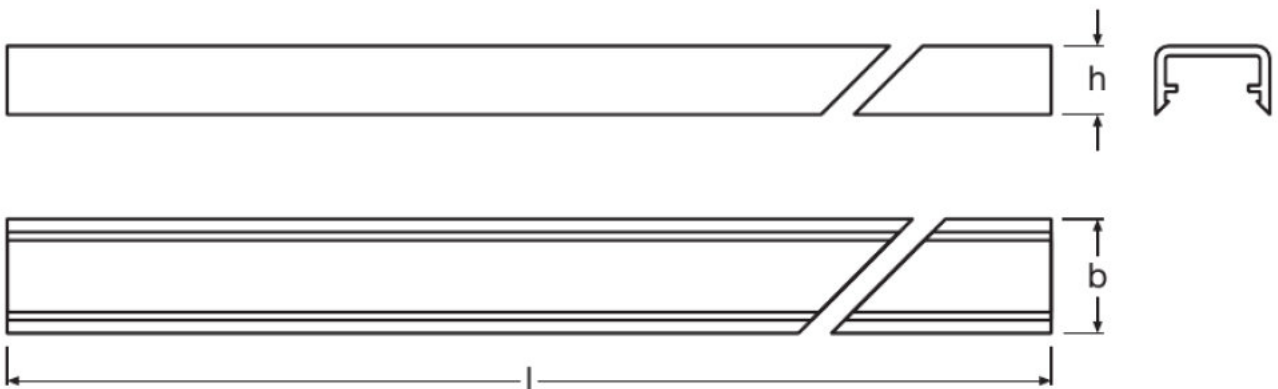

PRODUCT FAMILY DATASHEET LINEARlight FLEX ShortPitch

– Accessories

TECHNICAL DATA**Dimensions & weight**

Product description	Height	Width	Length
LF-LTS -2100	9.2 mm	14.6 mm	2100 mm
LF-LTS -MB	4.4 mm	16.0 mm	35.0 mm
LF-LTS -COVER-DIFF	24.0 mm	17.7 mm	2100 mm
LF-LTS -ENDCAP	8.0 mm	20.0 mm	20.0 mm
LF-LTS -COVER-CLEAR	5.3 mm	17.7 mm	2100 mm
LF-LTS -COVER-SHORTPITCH	10.5 mm	17.7 mm	2100 mm
LF -WIRE-30 FLEX SC		8.0 mm	30.0 mm
LF -WIRE-150 FLEX SC		8.0 mm	150.0 mm
LF -CONN-10 FLEX	5.3 mm	13.2 mm	13.2 mm
LF -CONN-150 FLEX	5.3 mm	13.2 mm	13.2 mm

Product line drawing

LF-LTS -2100

LF-LTS -MB

LF-LTS -COVER-DIFF

LF-LTS -ENDCAP

LF-LTS -COVER-CLEAR

LF-LTS -COVER-SHORTPITCH

LF -WIRE-30 FLEX SC