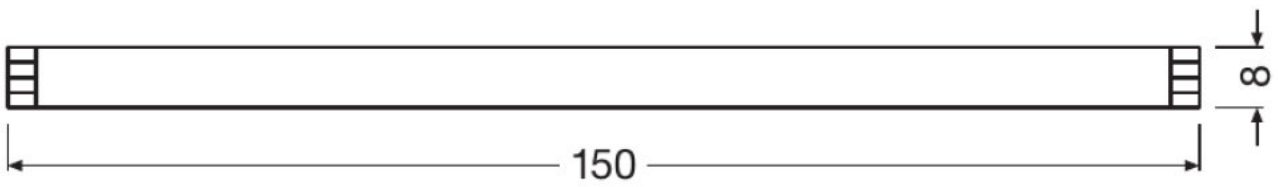

PRODUCT FAMILY DATASHEET LINEARlight FLEX ShortPitch

– Accessories

TECHNICAL DATA**Dimensions & weight**

Product description	Height	Width	Length
LF-LTS -2100	9.2 mm	14.6 mm	2100 mm
LF-LTS -MB	4.4 mm	16.0 mm	35.0 mm
LF-LTS -COVER-DIFF	24.0 mm	17.7 mm	2100 mm
LF-LTS -ENDCAP	8.0 mm	20.0 mm	20.0 mm
LF-LTS -COVER-CLEAR	5.3 mm	17.7 mm	2100 mm
LF-LTS -COVER-SHORTPITCH	10.5 mm	17.7 mm	2100 mm
LF -WIRE-30 FLEX SC		8.0 mm	30.0 mm
LF -WIRE-150 FLEX SC		8.0 mm	150.0 mm
LF -CONN-10 FLEX	5.3 mm	13.2 mm	13.2 mm
LF -CONN-150 FLEX	5.3 mm	13.2 mm	13.2 mm

Product line drawing

LF-LTS -2100

LF-LTS -MB

LF-LTS -COVER-DIFF

LF-LTS -ENDCAP

LF-LTS -COVER-CLEAR

LF-LTS -COVER-SHORTPITCH

LF -WIRE-30 FLEX SC