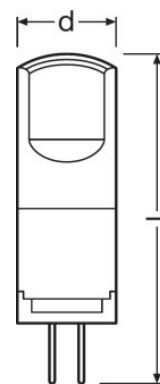

P PIN 10 0.9 W/2700K G4

P PIN 20 1.8 W/2700K G4

P PIN 30 2.4 W/2700K G4

APPLICATION ADVICE

For more detailed application information and graphics please see product datasheet.

LOGISTICAL DATA

Product code	Packaging unit (Pieces/Unit)	Dimensions (length x width x height)	Gross weight	Volume
4058075811966	Shipping carton box 20	150 mm x 122 mm x 77 mm	206.00 g	1.41 dm³
4058075811447	Shipping carton box 20	150 mm x 122 mm x 77 mm	173.00 g	1.41 dm³
4058075811508	Shipping carton box 20	150 mm x 122 mm x 77 mm	246.00 g	1.41 dm³

The mentioned product code describes the smallest quantity unit which can be ordered. One shipping unit can contain one or more single products. When placing an order, for the quantity please enter single or multiples of a shipping unit.

REFERENCES / LINKS