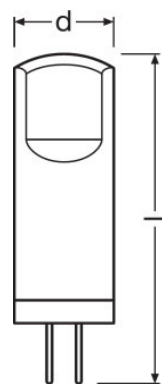

P PIN 10 0.9 W/2700K G4

P PIN 20 1.8 W/2700K G4

P PIN 30 2.4 W/2700K G4

APPLICATION ADVICE

For more detailed application information and graphics please see product datasheet.

LOGISTICAL DATA

Product code	Packaging unit (Pieces/Unit)	Dimensions (length x width x height)	Gross weight	Volume
4058075811966	Shipping carton box 20	150 mm x 122 mm x 77 mm	206.00 g	1.41 dm³
4058075811447	Shipping carton box 20	150 mm x 122 mm x 77 mm	173.00 g	1.41 dm³
4058075811508	Shipping carton box 20	150 mm x 122 mm x 77 mm	246.00 g	1.41 dm³

The mentioned product code describes the smallest quantity unit which can be ordered. One shipping unit can contain one or more single products. When placing an order, for the quantity please enter single or multiples of a shipping unit.

REFERENCES / LINKS