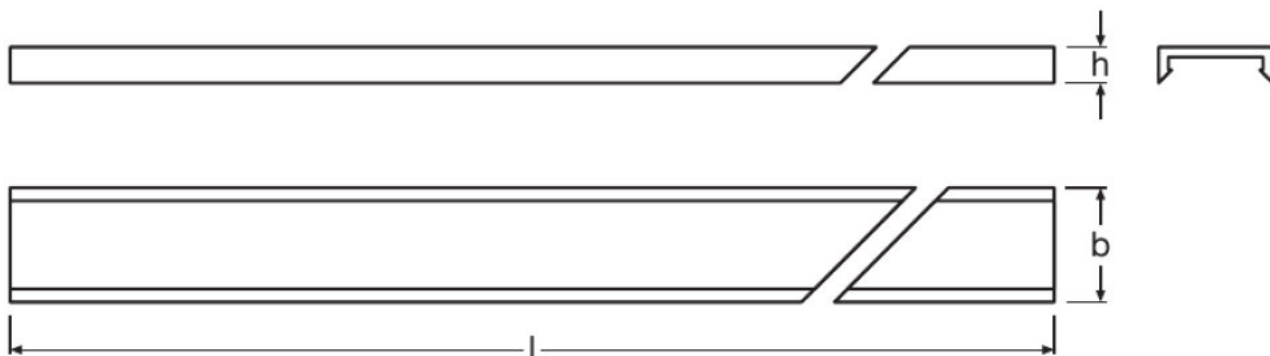

---

**TECHNICAL DATA****Dimensions & weight**

Product description	Width	Length	Height
LF-LTS -2100	14.6 mm	2100 mm	9.2 mm
LF-LTS -MB	16.0 mm	35.0 mm	4.4 mm
LF-LTS -COVER-CLEAR	17.7 mm	2100 mm	5.3 mm
LF-LTS -COVER-DIFF	17.7 mm	2100 mm	24.0 mm
LF-LTS -ENDCAP	20.0 mm	20.0 mm	8.0 mm
LF -WIRE-150 FLEX SC	8.0 mm	150.0 mm	
LF -WIRE-30 FLEX SC	8.0 mm	30.0 mm	
LF -4PIN FLEX	13.2 mm	13.2 mm	5.3 mm
LF -CONN-10 FLEX	13.2 mm	13.2 mm	5.3 mm
LF -CONN-150 FLEX	13.2 mm	13.2 mm	5.3 mm

**Product line drawing**

---

LF-LTS -2100

—

---

LF-LTS -MB

LF-LTS -COVER-CLEAR

LF-LTS -COVER-DIFF