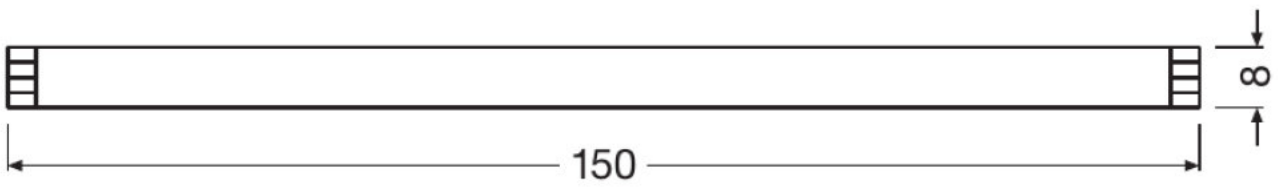

LF-LTS -ENDCAP

LF -WIRE-150 FLEX SC