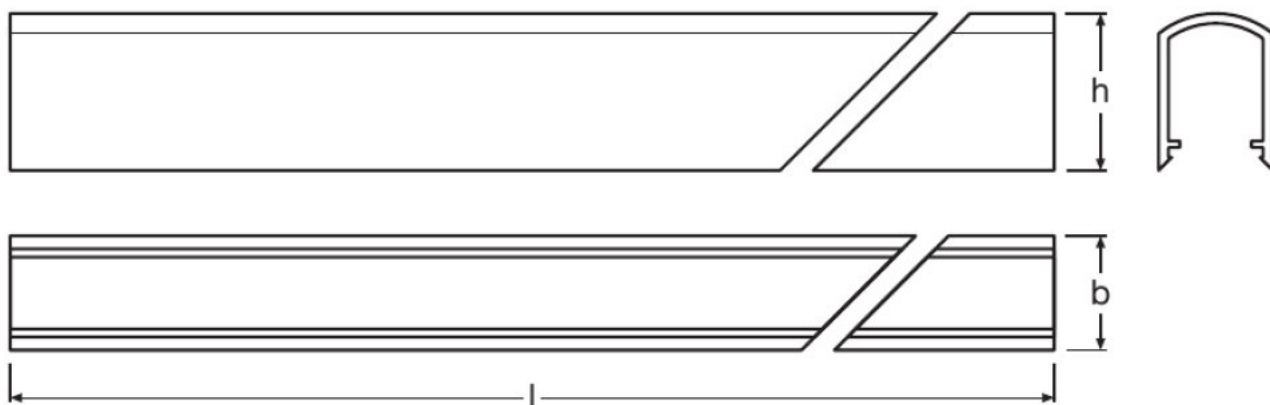

LF-LTS -COVER-DIFF