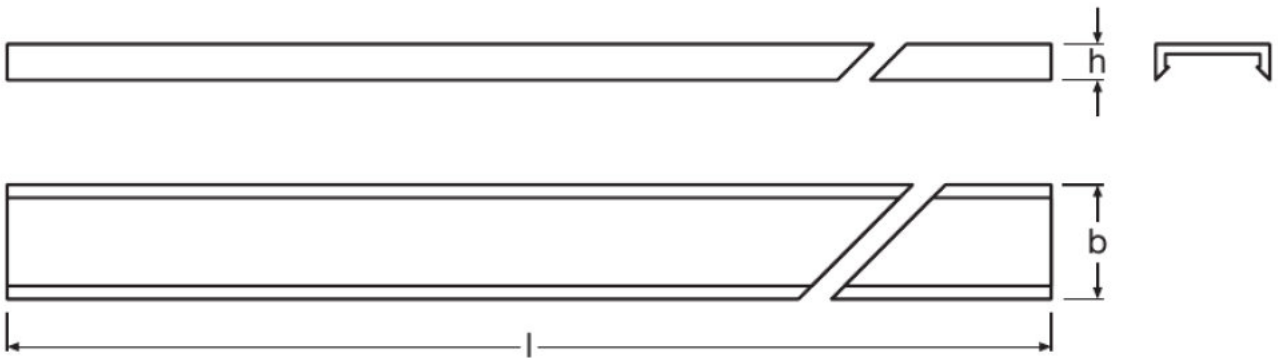

LF-LTS -COVER-CLEAR

LF-CLIP -FIXTURE PROTECT

APPLICATION ADVICE

For more detailed application information and graphics please see product datasheet.

SALES AND TECHNICAL SUPPORT

Sales and Technical Support www.ledvance.com