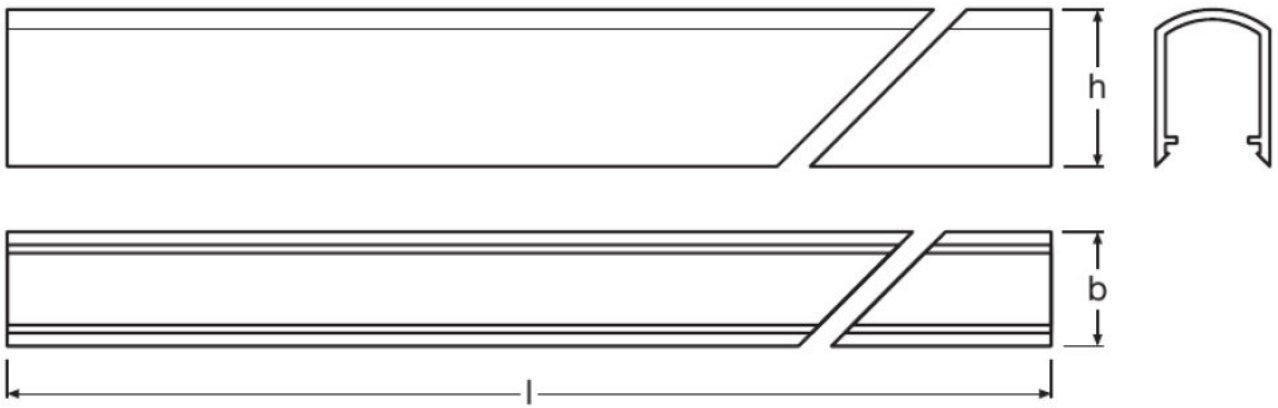

LF-LTS -COVER-DIFF

LF-LTS -ENDCAP