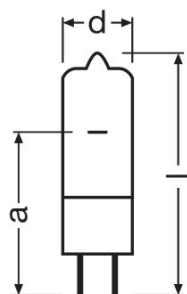

TECHNICAL DATA

Electrical data

Nominal wattage	20.00 W
Nominal voltage	12 V

Photometrical data

Nominal luminous flux	320 lm
Luminous flux	320 lm
Color rendering index Ra	100

Dimensions & weight

G4
IEC 7004-72
DIN 49757

Fassungsnorm:
IEC 7005-72

Diameter	9 mm
Overall length	31.0 mm
Light center length (LCL)	19.5 mm ¹⁾

¹⁾ Distance from the coil to the top of base

Lifespan

Nominal lamp life time	2000 h
------------------------	--------