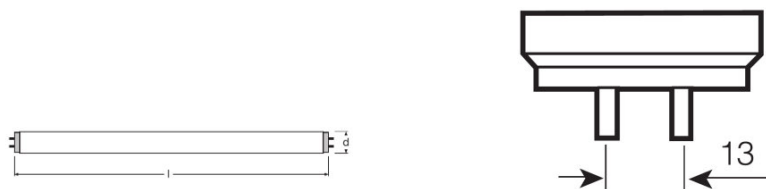

PRODUCT FEATURES

- Very good color rendering group: 1A ($R_a: \geq 90$)

TECHNICAL DATA

Electrical data

Nominal voltage	103 V
Rated lamp efficacy (HF data 25 °C)	Under clarification by authority and standardization body
Rated wattage	36.00 W
Nominal wattage	36.00 W

Dimensions & weight

G13
IEC 7004-51
DIN 49653 T1

Tube diameter	26 mm
Length	1200 mm

Length with base excl. base pins/connection	1200.00 mm
Diameter	26.0 mm
Maximum diameter	26.0 mm

Temperatures & operating conditions