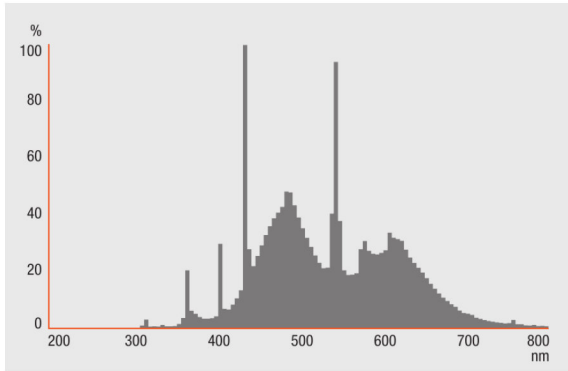

Light Distribution

Spectral power distribution