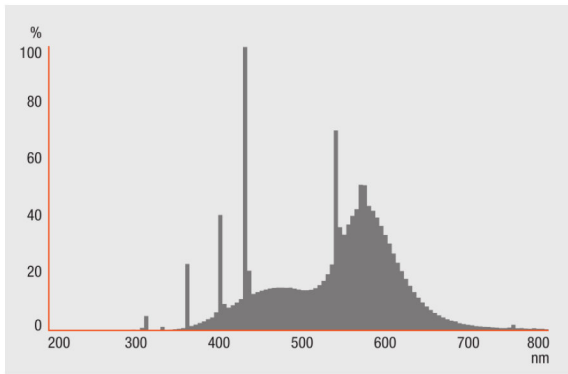

Show WEEE picto	Yes

Certificates & standards

Energy efficiency class	B
Energy consumption	5 kWh/1000h

Light Distribution

Spectral power distribution