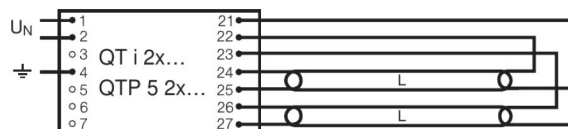

Wiring Diagram

Wiring diagram

Wiring diagram

SYSTEM GUARANTEE

- OSRAM System+ Guarantee in combination with OSRAM ECGs

SAFETY ADVICE

In case of lamp breakage: www.ledvance.com/brokenlamp

LOGISTICAL DATA

Product code	Packaging unit (Pieces/Unit)	Dimensions (length x width x height)	Gross weight	Volume
4008321025036	Sleeves 1	154 mm x 19 mm x 19 mm	20.90 g	0.06 dm³
4008321062765	Folding carton box 10	166 mm x 39 mm x 82 mm	174.11 g	0.53 dm³
4008321025043	Shipping carton box 10	166 mm x 51 mm x 119 mm	267.00 g	1.01 dm³
4050300008875	Sleeves 1	155 mm x 19 mm x 22 mm	19.25 g	0.06 dm³
4050300239057	Shipping carton box 25	168 mm x 124 mm x 106 mm	525.00 g	2.21 dm³

The mentioned product code describes the smallest quantity unit which can be ordered. One shipping unit can contain one or more single products. When placing an order, for the quantity please enter single or multiples of a shipping unit.