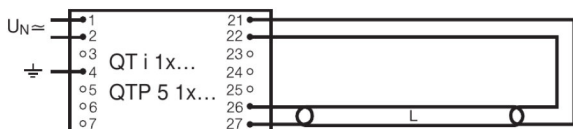

Wiring Diagram

Wiring diagram

Wiring diagram

SYSTEM GUARANTEE

- OSRAM System+ Guarantee in combination with OSRAM ECGs

SAFETY ADVICE

In case of lamp breakage: www.ledvance.com/brokenlamp

LOGISTICAL DATA

Product code	Packaging unit (Pieces/Unit)	Dimensions (length x width x height)	Gross weight	Volume
4008321025036	Sleeves 1	154 mm x 19 mm x 19 mm	20.90 g	0.06 dm³
4008321062765	Folding carton box 10	166 mm x 39 mm x 82 mm	174.11 g	0.53 dm³
4008321025043	Shipping carton box 10	166 mm x 51 mm x 119 mm	267.00 g	1.01 dm³
4050300008875	Sleeves 1	155 mm x 19 mm x 22 mm	19.25 g	0.06 dm³
4050300239057	Shipping carton box 25	168 mm x 124 mm x 106 mm	525.00 g	2.21 dm³

The mentioned product code describes the smallest quantity unit which can be ordered. One shipping unit can contain one or more single products. When placing an order, for the quantity please enter single or multiples of a shipping unit.