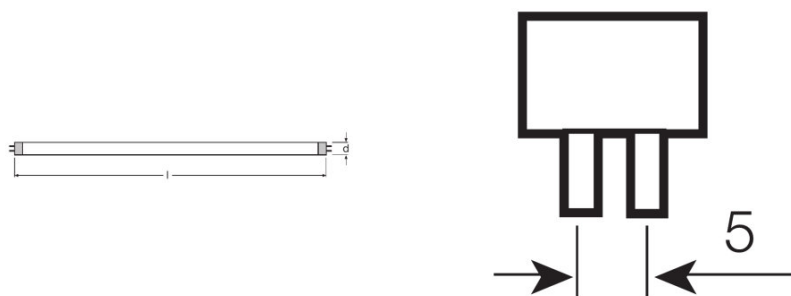

Dimensions & weight

<b>Tube diameter</b>	16 mm
<b>Length</b>	136.0 mm
<b>Length with base excl. base pins/connection</b>	136.00 mm
<b>Diameter</b>	16.0 mm

Lifespan

<b>Lifespan</b>	8000 h <sup>1)</sup>
<b>Rated lamp life time</b>	5000 h
<b>Nominal lamp life time</b>	5000 h