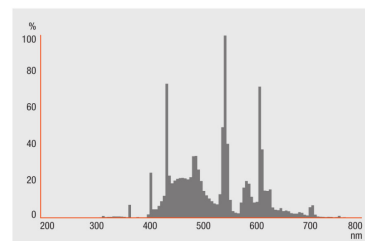

HO 24 W/965, HO 49 W/965, HO 54 W/965

HO 24 W/940, HO 24 W/965, HO 49 W/940, HO 49 W/965, HO 54 W/940, HO 54 W/965