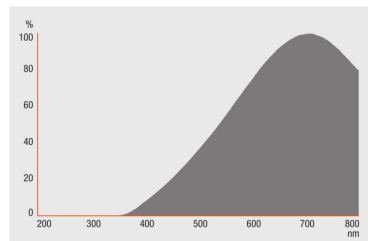

DECOSTAR 35 10 W 12 V 36° GU4,
DECOSTAR 35 20 W 12 V 36° GU4,
DECOSTAR 35 35 W 12 V 10° GU4,
DECOSTAR 35 35 W 12 V 36° GU4

DECOSTAR 35 10 W 12 V 36° GU4,
DECOSTAR 35 20 W 12 V 36° GU4,
DECOSTAR 35 35 W 12 V 10° GU4,
DECOSTAR 35 35 W 12 V 36° GU4

APPLICATION ADVICE

For more detailed application information and graphics please see product datasheet.

LOGISTICAL DATA

Product code	Packaging unit (Pieces/Unit)	Dimensions (length x width x height)	Gross weight	Volume
4050300443942	Shipping carton box 10	178 mm x 69 mm x 72 mm	227.40 g	0.88 dm³
4050300346175	Shipping carton box 10	178 mm x 70 mm x 71 mm	231.00 g	0.88 dm³
4050300346199	Shipping carton box 10	81 mm x 58 mm x 183 mm	210.50 g	0.86 dm³
4050300346236	Shipping carton box 10	178 mm x 58 mm x 81 mm	215.73 g	0.84 dm³