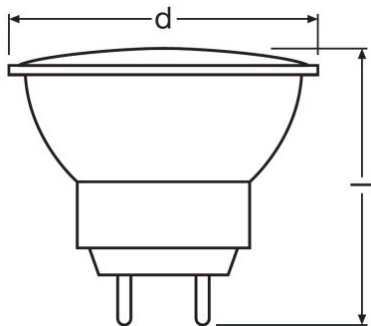

DECOSTAR 35 10 W 12 V 36° GU4,
DECOSTAR 35 20 W 12 V 36° GU4,
DECOSTAR 35 35 W 12 V 10° GU4,
DECOSTAR 35 35 W 12 V 36° GU4

DECOSTAR 35 10 W 12 V 36° GU4,
DECOSTAR 35 20 W 12 V 36° GU4,
DECOSTAR 35 35 W 12 V 10° GU4,
DECOSTAR 35 35 W 12 V 36° GU4

APPLICATION ADVICE

For more detailed application information and graphics please see product datasheet.

LOGISTICAL DATA

Product code	Packaging unit (Pieces/Unit)	Dimensions (length x width x height)	Gross weight	Volume
4050300443942	Shipping carton box 10	178 mm x 69 mm x 72 mm	227.40 g	0.88 dm³
4050300346175	Shipping carton box 10	178 mm x 70 mm x 71 mm	231.00 g	0.88 dm³
4050300346199	Shipping carton box 10	81 mm x 58 mm x 183 mm	210.50 g	0.86 dm³
4050300346236	Shipping carton box 10	178 mm x 58 mm x 81 mm	215.73 g	0.84 dm³