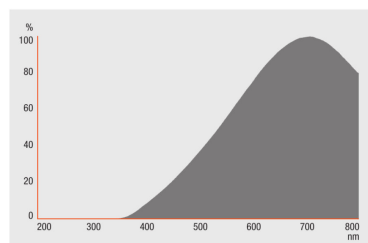

Product description	Capabilities		Certificates & standards	Country-specific categorizations
	Burning position	Dimmable	Energy consumption	ILCOS
DECOSTAR 35 TITAN 35 W 12 V 10° GU4	Any	Yes	38 kWh/1000h	HRGS//UB-35-12-GU4-35/10
DECOSTAR 35 TITAN 35 W 12 V 36° GU4	Any	Yes	38 kWh/1000h	HRGS//UB-35-12-GU4-35/36

DECOSTAR 35 TITAN 20 W 12 V 10° GU4, DECOSTAR 35 TITAN 20 W 12 V 36° GU4, DECOSTAR 35 TITAN 35 W 12 V 10° GU4, DECOSTAR 35 TITAN 35 W 12 V 36° GU4

DECOSTAR 35 TITAN 20 W 12 V 10° GU4, DECOSTAR 35 TITAN 20 W 12 V 36° GU4, DECOSTAR 35 TITAN 35 W 12 V 10° GU4, DECOSTAR 35 TITAN 35 W 12 V 36° GU4

APPLICATION ADVICE

For more detailed application information and graphics please see product datasheet.

LOGISTICAL DATA