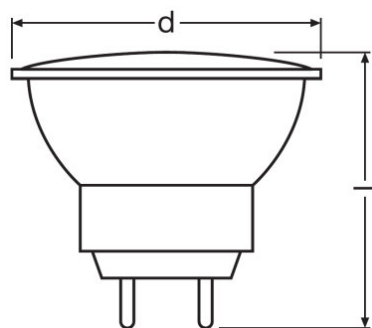

Product description	Capabilities		Certificates & standards	Country-specific categorizations
	Burning position	Dimmable	Energy consumption	ILCOS
DECOSTAR 35 TITAN 35 W 12 V 10° GU4	Any	Yes	38 kWh/1000h	HRGS//UB-35-12-GU4-35/10
DECOSTAR 35 TITAN 35 W 12 V 36° GU4	Any	Yes	38 kWh/1000h	HRGS//UB-35-12-GU4-35/36

DECOSTAR 35 TITAN 20 W 12 V 10° GU4, DECOSTAR 35 TITAN 20 W 12 V 36° GU4, DECOSTAR 35 TITAN 35 W 12 V 10° GU4, DECOSTAR 35 TITAN 35 W 12 V 36° GU4

DECOSTAR 35 TITAN 20 W 12 V 10° GU4, DECOSTAR 35 TITAN 20 W 12 V 36° GU4, DECOSTAR 35 TITAN 35 W 12 V 10° GU4, DECOSTAR 35 TITAN 35 W 12 V 36° GU4

APPLICATION ADVICE

For more detailed application information and graphics please see product datasheet.

LOGISTICAL DATA