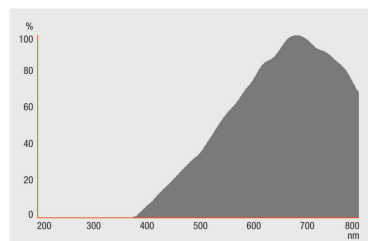

DECOSTAR 51 PRO 14 W 12 V 10° GU5.3, DECOSTAR 51 PRO 14 W 12 V 36° GU5.3, DECOSTAR 51 PRO 20 W 12 V 10° GU5.3, DECOSTAR 51 PRO 20 W 12 V 24° GU5.3, DECOSTAR 51 PRO 20 W 12 V 36° GU5.3, DECOSTAR 51 PRO 20 W 12 V 60° GU5.3, DECOSTAR 51 PRO 35 W 12 V 10° GU5.3, DECOSTAR 51 PRO 35 W 12 V 24° GU5.3, DECOSTAR 51 PRO 35 W 12 V 36° GU5.3, DECOSTAR 51 PRO 35 W 12 V 60° GU5.3, DECOSTAR 51 PRO 50 W 12 V 10° GU5.3, DECOSTAR 51 PRO 50 W 12 V 24° GU5.3, DECOSTAR 51 PRO 50 W 12 V 36° GU5.3, DECOSTAR 51 PRO 50 W 12 V 60° GU5.3

DECOSTAR 51 PRO 14 W 12 V 10° GU5.3, DECOSTAR 51 PRO 14 W 12 V 36° GU5.3, DECOSTAR 51 PRO 20 W 12 V 10° GU5.3, DECOSTAR 51 PRO 20 W 12 V 24° GU5.3, DECOSTAR 51 PRO 20 W 12 V 36° GU5.3, DECOSTAR 51 PRO 20 W 12 V 60° GU5.3, DECOSTAR 51 PRO 35 W 12 V 10° GU5.3, DECOSTAR 51 PRO 35 W 12 V 24° GU5.3, DECOSTAR 51 PRO 35 W 12 V 36° GU5.3, DECOSTAR 51 PRO 35 W 12 V 60° GU5.3, DECOSTAR 51 PRO 50 W 12 V 10° GU5.3, DECOSTAR 51 PRO 50 W 12 V 24° GU5.3, DECOSTAR 51 PRO 50 W 12 V 36° GU5.3, DECOSTAR 51 PRO 50 W 12 V 60° GU5.3

APPLICATION ADVICE

For more detailed application information and graphics please see product datasheet.

LOGISTICAL DATA