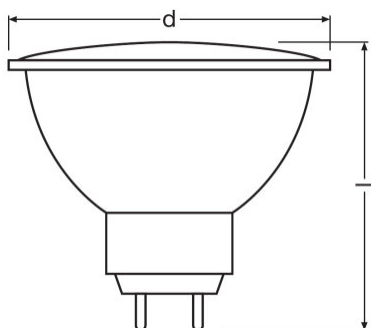

DECOSTAR 51 PRO 14 W 12 V 10° GU5.3, DECOSTAR 51 PRO 14 W 12 V 36° GU5.3, DECOSTAR 51 PRO 20 W 12 V 10° GU5.3, DECOSTAR 51 PRO 20 W 12 V 24° GU5.3, DECOSTAR 51 PRO 20 W 12 V 36° GU5.3, DECOSTAR 51 PRO 20 W 12 V 60° GU5.3, DECOSTAR 51 PRO 35 W 12 V 10° GU5.3, DECOSTAR 51 PRO 35 W 12 V 24° GU5.3, DECOSTAR 51 PRO 35 W 12 V 36° GU5.3, DECOSTAR 51 PRO 35 W 12 V 60° GU5.3, DECOSTAR 51 PRO 50 W 12 V 10° GU5.3, DECOSTAR 51 PRO 50 W 12 V 24° GU5.3, DECOSTAR 51 PRO 50 W 12 V 36° GU5.3, DECOSTAR 51 PRO 50 W 12 V 60° GU5.3

DECOSTAR 51 PRO 14 W 12 V 10° GU5.3, DECOSTAR 51 PRO 14 W 12 V 36° GU5.3, DECOSTAR 51 PRO 20 W 12 V 10° GU5.3, DECOSTAR 51 PRO 20 W 12 V 24° GU5.3, DECOSTAR 51 PRO 20 W 12 V 36° GU5.3, DECOSTAR 51 PRO 20 W 12 V 60° GU5.3, DECOSTAR 51 PRO 35 W 12 V 10° GU5.3, DECOSTAR 51 PRO 35 W 12 V 24° GU5.3, DECOSTAR 51 PRO 35 W 12 V 36° GU5.3, DECOSTAR 51 PRO 35 W 12 V 60° GU5.3, DECOSTAR 51 PRO 50 W 12 V 10° GU5.3, DECOSTAR 51 PRO 50 W 12 V 24° GU5.3, DECOSTAR 51 PRO 50 W 12 V 36° GU5.3, DECOSTAR 51 PRO 50 W 12 V 60° GU5.3

APPLICATION ADVICE

For more detailed application information and graphics please see product datasheet.

LOGISTICAL DATA