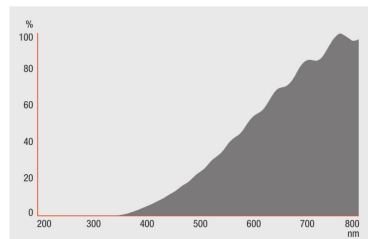

HALOSPOT 111 35 W 6 V 4° G53,
HALOSPOT 111 35 W 12 V 4° G53,
HALOSPOT 111 35 W 12 V 24° G53,
HALOSPOT 111 50 W 12 V 4° G53,
HALOSPOT 111 50 W 12 V 6° G53,
HALOSPOT 111 50 W 12 V 24° G53,
HALOSPOT 111 50 W 12 V 40° G53,
HALOSPOT 111 75 W 12 V 6° G53,
HALOSPOT 111 75 W 12 V 24° G53,
HALOSPOT 111 75 W 12 V 40° G53,
HALOSPOT 111 100 W 12 V 6° G53,
HALOSPOT 111 100 W 12 V 24° G53,
HALOSPOT 111 100 W 12 V 40° G53

HALOSPOT 111 35 W 6 V 4° G53,
HALOSPOT 111 35 W 12 V 4° G53,
HALOSPOT 111 35 W 12 V 24° G53,
HALOSPOT 111 50 W 12 V 4° G53,
HALOSPOT 111 50 W 12 V 6° G53,
HALOSPOT 111 50 W 12 V 24° G53,
HALOSPOT 111 50 W 12 V 40° G53,
HALOSPOT 111 75 W 12 V 6° G53,
HALOSPOT 111 75 W 12 V 24° G53,
HALOSPOT 111 75 W 12 V 40° G53,
HALOSPOT 111 100 W 12 V 6° G53,
HALOSPOT 111 100 W 12 V 24° G53,
HALOSPOT 111 100 W 12 V 40° G53

APPLICATION ADVICE

For more detailed application information and graphics please see product datasheet.

LOGISTICAL DATA