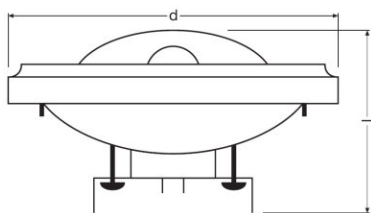

HALOSPOT 111 35 W 6 V 4° G53,
HALOSPOT 111 35 W 12 V 4° G53,
HALOSPOT 111 35 W 12 V 24° G53,
HALOSPOT 111 50 W 12 V 4° G53,
HALOSPOT 111 50 W 12 V 6° G53,
HALOSPOT 111 50 W 12 V 24° G53,
HALOSPOT 111 50 W 12 V 40° G53,
HALOSPOT 111 75 W 12 V 6° G53,
HALOSPOT 111 75 W 12 V 24° G53,
HALOSPOT 111 75 W 12 V 40° G53,
HALOSPOT 111 100 W 12 V 6° G53,
HALOSPOT 111 100 W 12 V 24° G53,
HALOSPOT 111 100 W 12 V 40° G53

HALOSPOT 111 35 W 6 V 4° G53,
HALOSPOT 111 35 W 12 V 4° G53,
HALOSPOT 111 35 W 12 V 24° G53,
HALOSPOT 111 50 W 12 V 4° G53,
HALOSPOT 111 50 W 12 V 6° G53,
HALOSPOT 111 50 W 12 V 24° G53,
HALOSPOT 111 50 W 12 V 40° G53,
HALOSPOT 111 75 W 12 V 6° G53,
HALOSPOT 111 75 W 12 V 24° G53,
HALOSPOT 111 75 W 12 V 40° G53,
HALOSPOT 111 100 W 12 V 6° G53,
HALOSPOT 111 100 W 12 V 24° G53,
HALOSPOT 111 100 W 12 V 40° G53

APPLICATION ADVICE

For more detailed application information and graphics please see product datasheet.

LOGISTICAL DATA